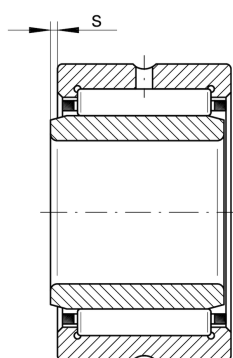

**NKI45/25-TV-XL**

Needle roller bearing

Schaeffler ID:
0507623110000

Needle roller bearings NKI, light series

X-life

Technical information

**Main Dimensions & Performance Data**

d	45 mm	Bore diameter
D	62 mm	Outside diameter
B	25 mm	Width
C_r	48,500 N	Basic dynamic load rating, radial
C_{0r}	87,000 N	Basic static load rating, radial
C_{ur}	15,000 N	Fatigue load limit, radial
n_G	9,200 1/min	Limiting speed
n_{gr}	5,100 1/min	Reference speed
	215.3 g	Weight

Dimensions

F	50 mm	Raceway diameter inner ring
r_{min}	0.6 mm	Minimum chamfer dimension
s	1.5 mm	Axial displacement

Temperature range

T_{min}	-20 °C	Operating temperature min.
T_{max}	120 °C	Operating temperature max.