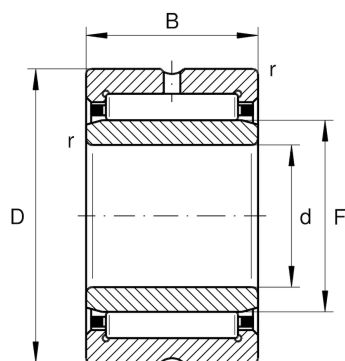

**NKI45/25-TV-XL**

Needle roller bearing

Schaeffler ID:
0507623110000

Needle roller bearings NKI, light series

X-life

Technical information

**Main Dimensions & Performance Data**

d	45 mm	Bore diameter
D	62 mm	Outside diameter
B	25 mm	Width
C_r	48,500 N	Basic dynamic load rating, radial
C_{0r}	87,000 N	Basic static load rating, radial
C_{ur}	15,000 N	Fatigue load limit, radial
n_G	9,200 1/min	Limiting speed
n_{gr}	5,100 1/min	Reference speed
	215.3 g	Weight

Dimensions

F	50 mm	Raceway diameter inner ring
r_{min}	0.6 mm	Minimum chamfer dimension
s	1.5 mm	Axial displacement

Temperature range

T_{min}	-20 °C	Operating temperature min.
T_{max}	120 °C	Operating temperature max.